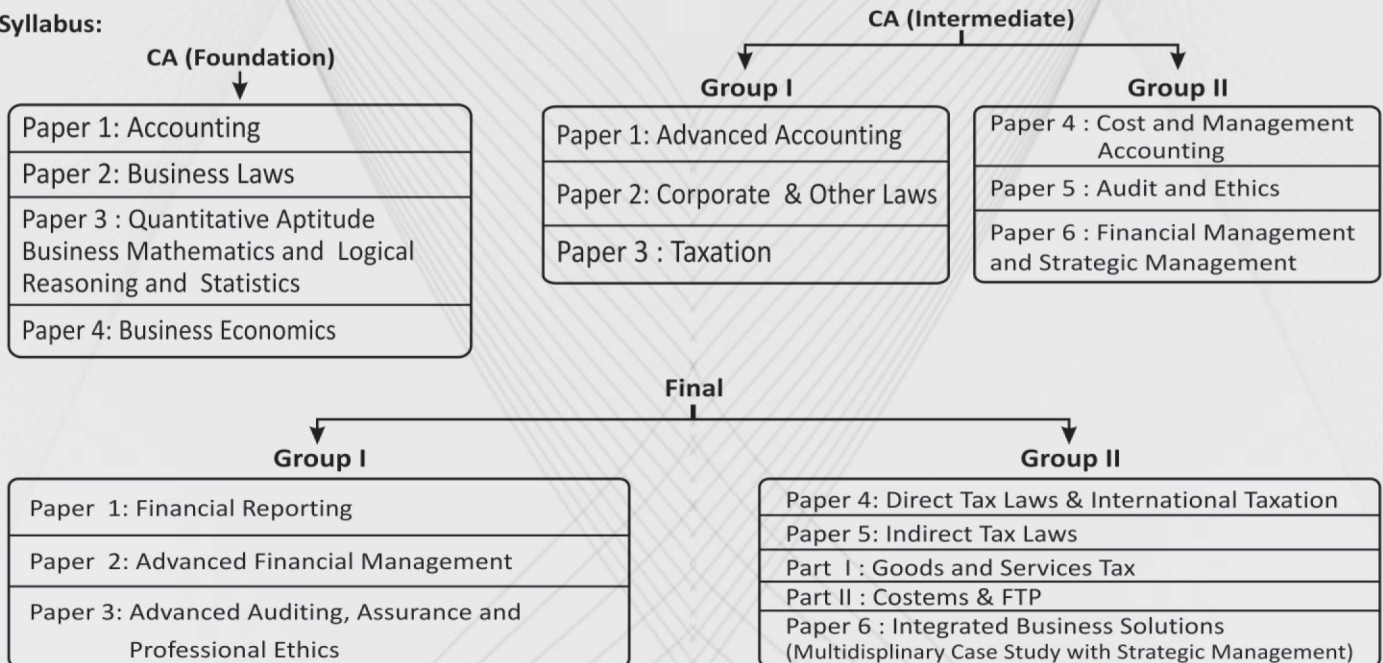

COURSES WE OFFER

CA Chartered Accountancy Course

CA - Foundation - 8 Months
(Qualification - +2 Pass)

CA – Intermediate – 1 Year
Qualification: CA (Found)
/ Any Degree Pass

CA – Final – 3 Years
(Along With Articleship Training)
Qualification : CA Intermediate Pass

Syllabus: