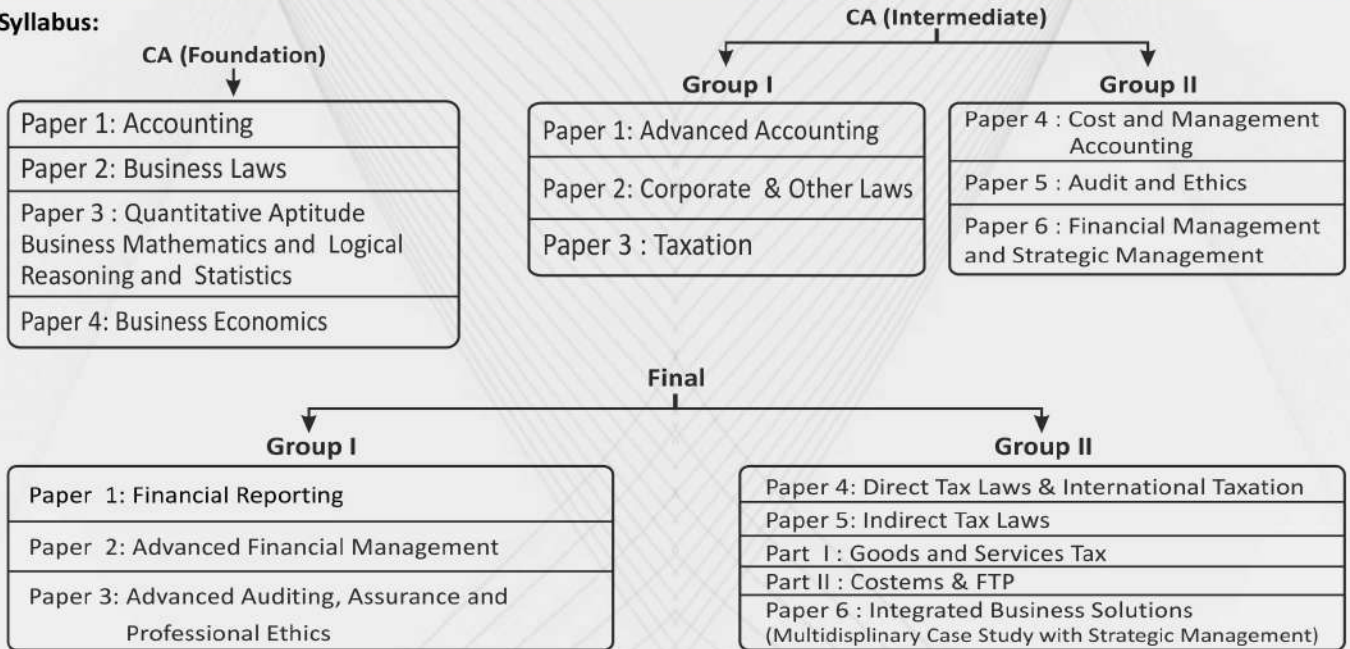

COURSES WE OFFER

CA

Chartered Accountancy Course

CA - Foundation - 1 year
(Qualification - +2 Pass)

CA - Intermediate - 1 Year
Qualification: CA (Found)
/ Any Degree Pass

CA - Final - 3 Years
(Along With Articleship Training)
Qualification : CA Intermediate Pass

Syllabus: